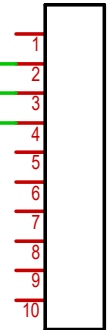

GND

⊕ set_light_1%_==_2,5V_/_100%_==_4,8V

Made in Gemany spegg 22